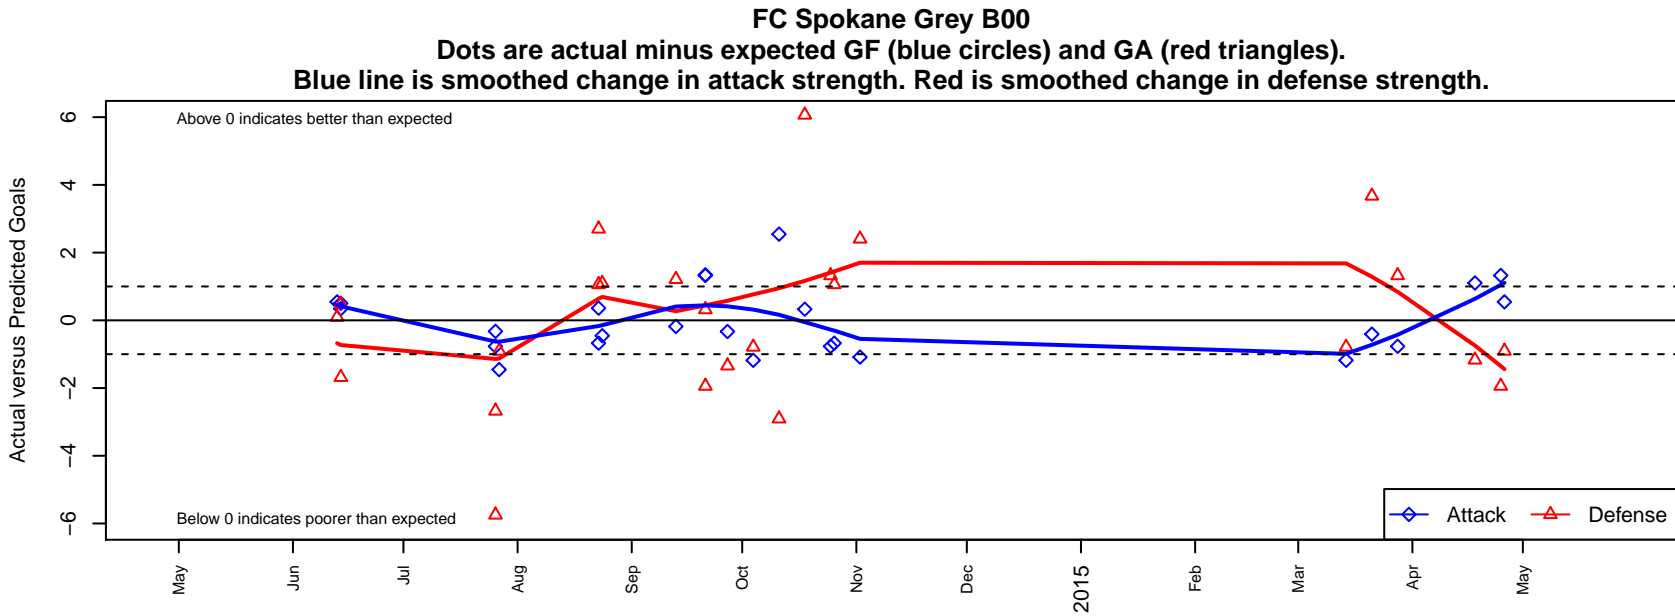

# FC Spokane Grey B00

FC Spokane  
 Spokane, WA  
 B00 total strength=752  
 attack=1.21 defense=0.6  
 fall league = PSPL-Inland Div 1 U14  
 spr league = Spr PSPL-Inland Div 1 U14  
 notes= C team; Sauther 2012; Sauther-Smiths

**attack and defense variance (black dot)  
relative to other teams  
and top 10 in region**

**attack and defense rating  
relative to others at age  
and all opponents in last 13 months**

**Performance relative to 13 month average**